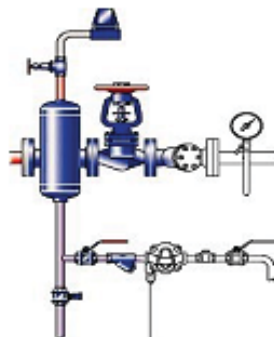

**Other Institutional Piping Products**

**Bray Commercial**

Products include On/Off and modulating valves for building comfort control. Includes butterfly valves, ball valves, globe valves and zone valves.

**Ashcroft/Weksler**

A broad line of pressure gauges and thermometers.

**Watts**

Backflow prevention products.

**ASCO**

Solenoid valves.

**Powers**

Shower and water mixing control valves.

**Jamesbury**

Ball valves and butterfly valves for water and steam service.

The J. O. Galloup Company also stocks a full line of pipe, valves and fittings.